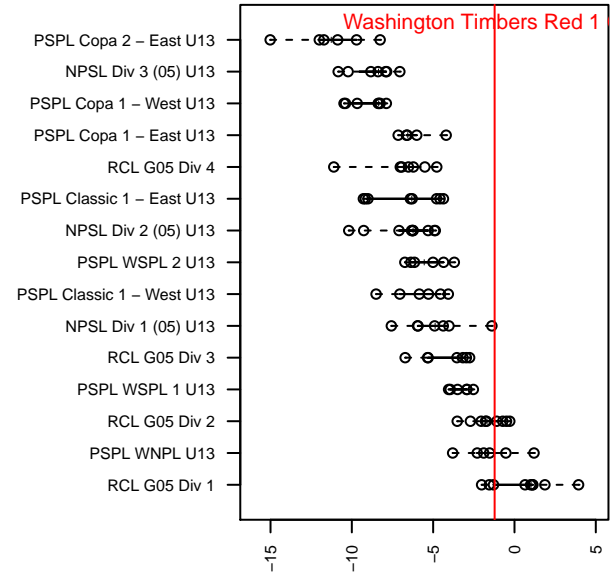

Washington Timbers Red 1 G05

Washington Timbers
 Vancouver, WA
 G05 total strength=1232
 attack=3.62 defense=5.53
 fall league = PTT G05 Premier Red

alt names used:
 WA Timbers 05G Red 1
 WASHINGTON TIMBERS FC 05G RED 1
 WTFC G05 Red 1

Venues played:
 2017 Clash At the Border Super
 2017 Mt Hood Challenge U13 Premier
 2017 PTT G05 Premier Red

Washington Timbers Red 1 G05
 Dots are actual minus expected GF (blue circles) and GA (red triangles).
 Blue line is smoothed change in attack strength. Red is smoothed change in defense strength.

**attack and defense variance (black dot)
relative to other teams
and top 10 in region**

**attack and defense rating
relative to others at age
and all opponents in last 13 months**

Performance relative to 13 month average