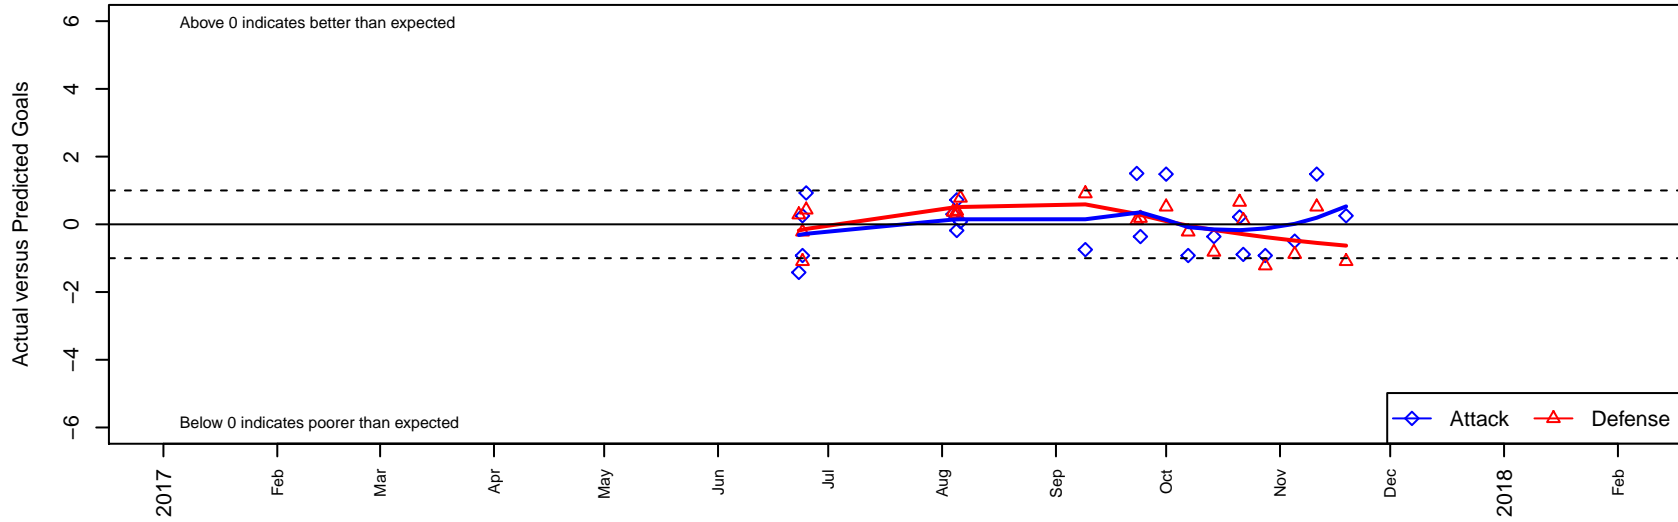

Washington Timbers Red 1 G05

Washington Timbers
 Vancouver, WA
 G05 total strength=1232
 attack=3.62 defense=5.53
 fall league = PTT G05 Premier Red

alt names used:
 WA Timbers 05G Red 1
 WASHINGTON TIMBERS FC 05G RED 1
 WTFC G05 Red 1

Venues played:
 2017 Clash At the Border Super
 2017 Mt Hood Challenge U13 Premier
 2017 PTT G05 Premier Red

Washington Timbers Red 1 G05
 Dots are actual minus expected GF (blue circles) and GA (red triangles).
 Blue line is smoothed change in attack strength. Red is smoothed change in defense strength.

**attack and defense variance (black dot)
relative to other teams
and top 10 in region**

**attack and defense rating
relative to others at age
and all opponents in last 13 months**

Performance relative to 13 month average