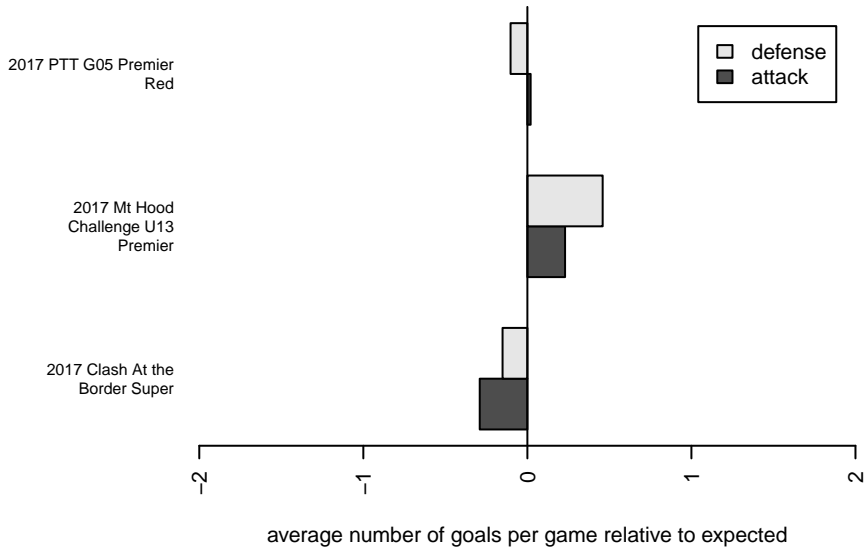

Washington Timbers Red 1 G05

Washington Timbers
 Vancouver, WA
 G05 total strength=1232
 attack=3.62 defense=5.53
 fall league = PTT G05 Premier Red

alt names used:
 WA Timbers 05G Red 1
 WASHINGTON TIMBERS FC 05G RED 1
 WTFC G05 Red 1

Venues played:
 2017 Clash At the Border Super
 2017 Mt Hood Challenge U13 Premier
 2017 PTT G05 Premier Red

Washington Timbers Red 1 G05
 Dots are actual minus expected GF (blue circles) and GA (red triangles).
 Blue line is smoothed change in attack strength. Red is smoothed change in defense strength.

**attack and defense variance (black dot)
relative to other teams
and top 10 in region**

**attack and defense rating
relative to others at age
and all opponents in last 13 months**

Performance relative to 13 month average